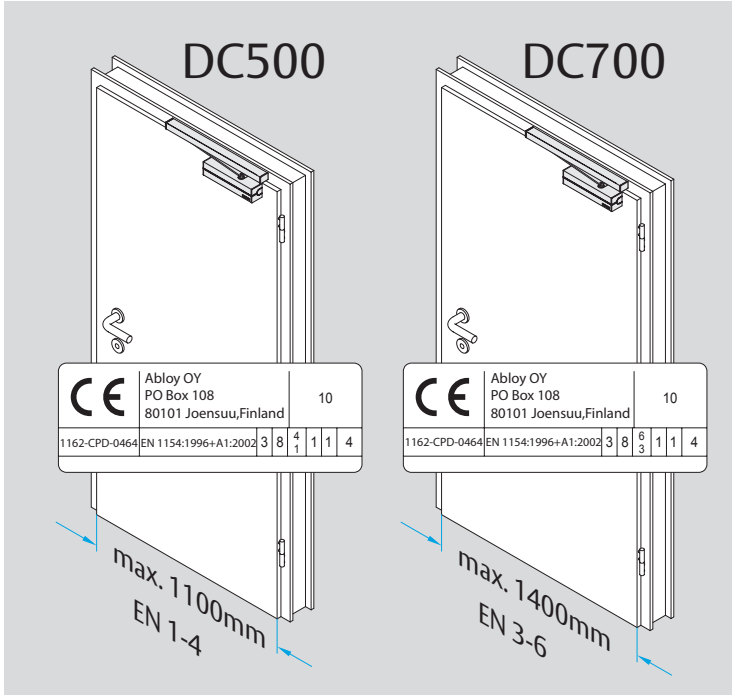

DC500
DC700

ASSA ABLOY

Installation Instructions

D100140z

ASSA ABLOY is the global leader in door opening solutions, dedicated to satisfying end-user needs for security, safety and convenience.

ASSA ABLOY

Abloy Oy
P.O.Box 108
80101 Joensuu
FINLAND
Tel.: +358-20 599 2501
Tax: +358-20 599 2209