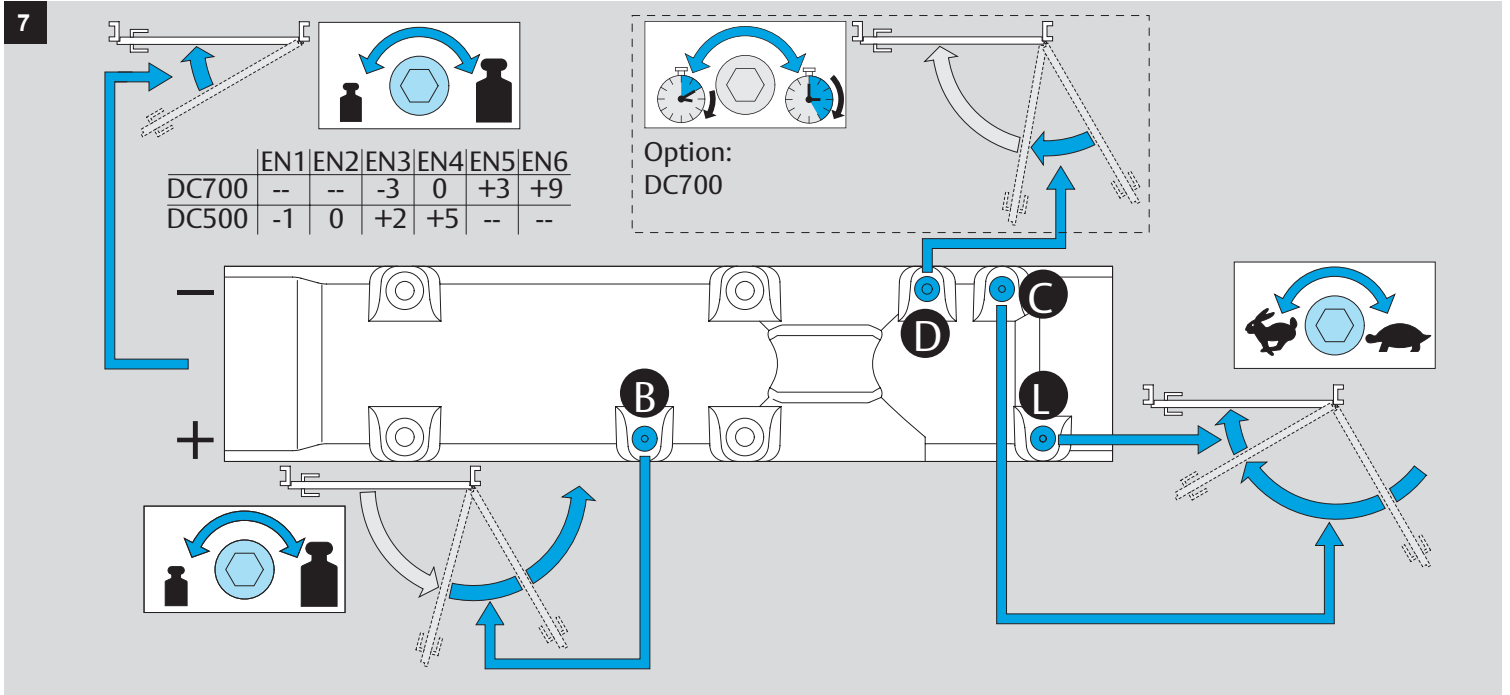

DC500
DC700

ASSA ABLOY

Installation Instructions

D100140z

ASSA ABLOY is the global leader in door opening solutions, dedicated to satisfying end-user needs for security, safety and convenience.

ASSA ABLOY

Abloy Oy
P.O.Box 108
80101 Joensuu
FINLAND
Tel.: +358-20 599 2501
Tax: +358-20 599 2209