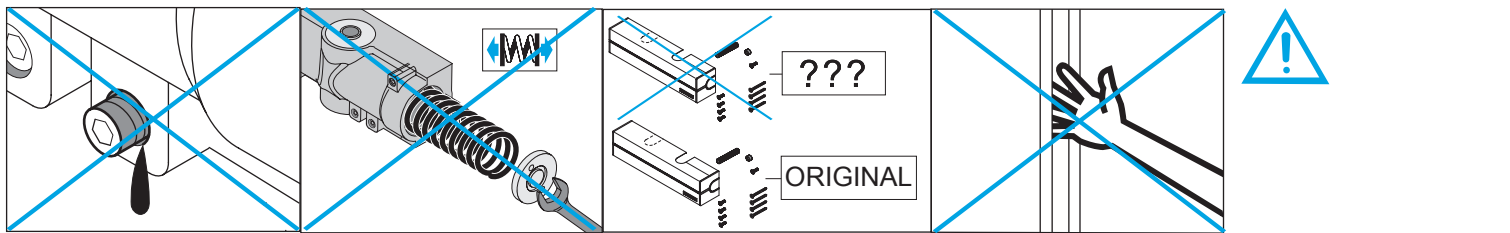

DC500
DC700

ASSA ABLOY

Installation Instructions

D100140z

ASSA ABLOY is the global leader in door opening solutions, dedicated to satisfying end-user needs for security, safety and convenience.

ASSA ABLOY

Abloy Oy
P.O.Box 108
80101 Joensuu
FINLAND
Tel.: +358-20 599 2501
Tax: +358-20 599 2209